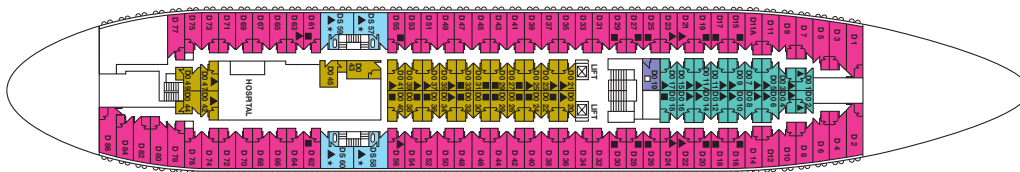

VENUS DECK

DIONYSUS DECK