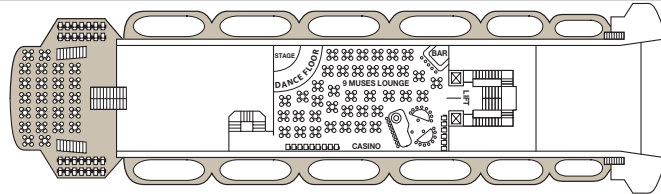

CORAL

AFT

FORE

Symbol Legend

- none = 2 lower beds
- = double bed
- ★ = 2 lower beds + 1 upper bed + sofa
- ▲ = 1 lower bed + 1 upper bed
- = 2 lower beds + 1 upper bed
- = 2 lower beds + 2 upper beds
- ◀▶ = Connected Staterooms
- = Staterooms with bathtub

ZEUS DECK

HERA DECK

OURANOS DECK

CAT.	DECK	DESCRIPTION	NUMBER OF STATEROOMS
IA	DIONYSUS / POSEIDON	Inside Standard Stateroom, 2 beds, 3rd/4th berth, bathroom with shower	18
IB	DIONYSUS	Inside Standard Stateroom, 2 beds, 3rd/4th berth, bathroom with shower	28
IC	VENUS / DIONYSUS	Inside Superior Stateroom, 2 beds, 3rd/4th berth, bathroom with shower	53
ID	APOLLO	Inside Premium Stateroom, 2 beds, 3rd berth, bathroom with shower	14
XA	POSEIDON	Outside Standard Stateroom, 2 beds, 3rd/4th berth, bathroom with shower	47
XB	DIONYSUS	Outside Standard Stateroom, 2 beds, 3rd/4th berth, bathroom with shower	78
XC	VENUS	Outside Superior Stateroom, 2 beds, bathroom with shower	10
XD	VENUS	Outside Superior Stateroom, 2 beds, 3rd/4th berth, bathroom with bathtub or shower	66
XEO	APOLLO	Outside Superior Stateroom, matrimonial, bathroom with bathtub (obstructed view)	2
XE	APOLLO / VENUS / DIONYSUS	Outside Premium Stateroom, 2 beds or matrimonial, 3rd berth, 1 sofa, bathroom with bathtub	12
XF	ZEUS	Outside Premium Stateroom, 2 beds, 3rd/4th berth, bathroom with shower	16
XG	ZEUS / APOLLO	Outside Deluxe Stateroom, 2 beds or matrimonial, bathroom with bathtub or shower	30