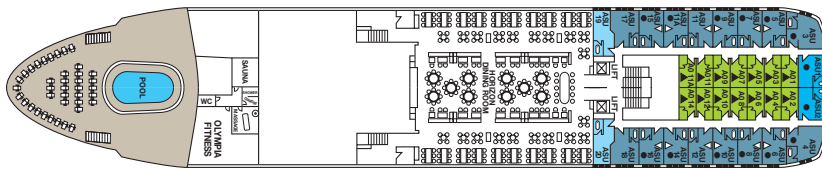

CORAL

AFT

FORE

Symbol Legend

- none = 2 lower beds
- = double bed
- ★ = 2 lower beds + 1 upper bed + sofa
- ▲ = 1 lower bed + 1 upper bed
- = 2 lower beds + 1 upper bed
- = 2 lower beds + 2 upper beds
- ◀▶ = Connected Staterooms
- = Staterooms with bathtub

ZEUS DECK

HERA DECK

OURANOS DECK

CAT.	DECK	DESCRIPTION	NUMBER OF STATEROOMS
IA	DIONYSUS / POSEIDON	Inside Standard Stateroom, 2 beds, 3rd/4th berth, bathroom with shower	18
IB	DIONYSUS	Inside Standard Stateroom, 2 beds, 3rd/4th berth, bathroom with shower	28
IC	VENUS / DIONYSUS	Inside Superior Stateroom, 2 beds, 3rd/4th berth, bathroom with shower	53
ID	APOLLO	Inside Premium Stateroom, 2 beds, 3rd berth, bathroom with shower	14
XA	POSEIDON	Outside Standard Stateroom, 2 beds, 3rd/4th berth, bathroom with shower	47
XB	DIONYSUS	Outside Standard Stateroom, 2 beds, 3rd/4th berth, bathroom with shower	78
XC	VENUS	Outside Superior Stateroom, 2 beds, bathroom with shower	10
XD	VENUS	Outside Superior Stateroom, 2 beds, 3rd/4th berth, bathroom with bathtub or shower	66
XEO	APOLLO	Outside Superior Stateroom, matrimonial, bathroom with bathtub (obstructed view)	2
XE	APOLLO / VENUS / DIONYSUS	Outside Premium Stateroom, 2 beds or matrimonial, 3rd berth, 1 sofa, bathroom with bathtub	12
XF	ZEUS	Outside Premium Stateroom, 2 beds, 3rd/4th berth, bathroom with shower	16
XG	ZEUS / APOLLO	Outside Deluxe Stateroom, 2 beds or matrimonial, bathroom with bathtub or shower	30