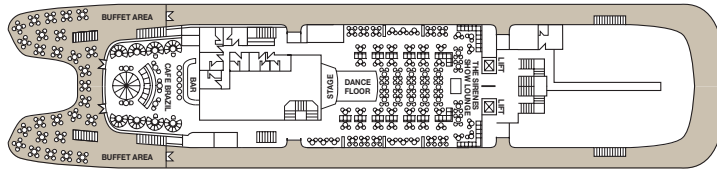

OURANOS DECK