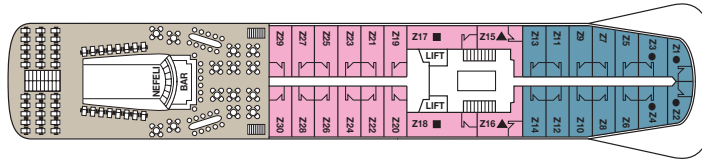

CORAL

AFT

FORE

Symbol Legend

- none = 2 lower beds
- = double bed
- ★ = 2 lower beds + 1 upper bed + sofa
- ▲ = 1 lower bed + 1 upper bed
- = 2 lower beds + 1 upper bed
- = 2 lower beds + 2 upper beds
- ◀▶ = Connected Staterooms
- = Staterooms with bathtub

ZEUS DECK

HERA DECK

OURANOS DECK

CAT.	DECK	DESCRIPTION	NUMBER OF STATEROOMS
IA	DIONYSUS / POSEIDON	Inside Standard Stateroom, 2 beds, 3rd/4th berth, bathroom with shower	18
IB	DIONYSUS	Inside Standard Stateroom, 2 beds, 3rd/4th berth, bathroom with shower	28
IC	VENUS / DIONYSUS	Inside Superior Stateroom, 2 beds, 3rd/4th berth, bathroom with shower	53
ID	APOLLO	Inside Premium Stateroom, 2 beds, 3rd berth, bathroom with shower	14
XA	POSEIDON	Outside Standard Stateroom, 2 beds, 3rd/4th berth, bathroom with shower	47
XB	DIONYSUS	Outside Standard Stateroom, 2 beds, 3rd/4th berth, bathroom with shower	78
XC	VENUS	Outside Superior Stateroom, 2 beds, bathroom with shower	10
XD	VENUS	Outside Superior Stateroom, 2 beds, 3rd/4th berth, bathroom with bathtub or shower	66
XEO	APOLLO	Outside Superior Stateroom, matrimonial, bathroom with bathtub (obstructed view)	2
XE	APOLLO / VENUS / DIONYSUS	Outside Premium Stateroom, 2 beds or matrimonial, 3rd berth, 1 sofa, bathroom with bathtub	12
XF	ZEUS	Outside Premium Stateroom, 2 beds, 3rd/4th berth, bathroom with shower	16
XG	ZEUS / APOLLO	Outside Deluxe Stateroom, 2 beds or matrimonial, bathroom with bathtub or shower	30