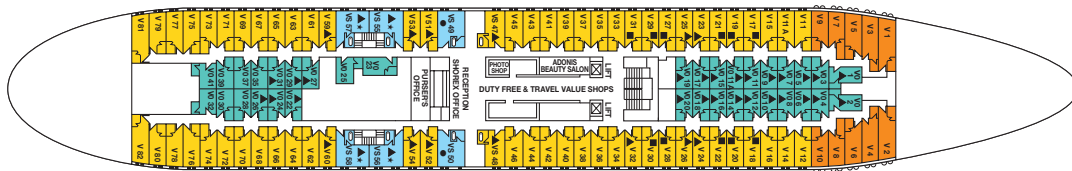

APOLLO DECK

VENUS DECK